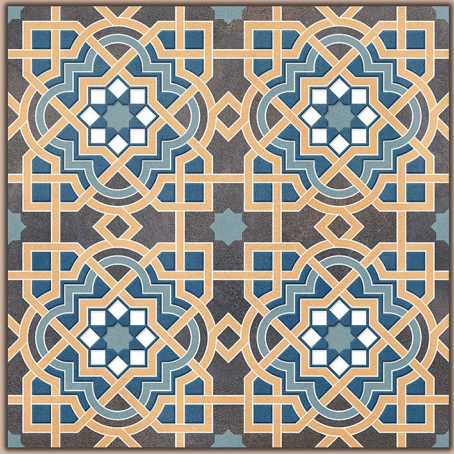

FAS 117

300x300 MM

MATT