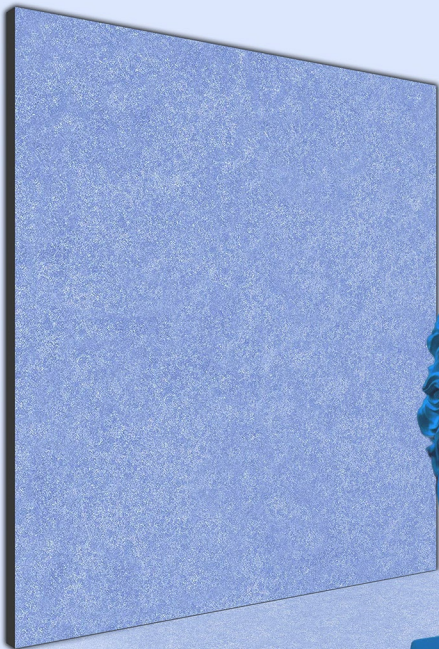

The background is a solid tan color. On the left side, there are several dark teal leaves of varying sizes, some with white outlines, arranged in a vertical cluster. In the center, there is a large, bright orange circle. To the right of this circle, two small black birds are flying. On the far right, there is a white semi-circle. At the bottom right, there is a dark brown semi-circle.

Avanzo
— ceramic —

MATT
SERIES

AN AQUA

300x300 MM

MATT

AN BLACK

300x300 MM

MATT

AN BLUE

300x300 MM

MATT

AN BROWN

300x300 MM

MATT

 **AN CHOCO**
300x300 MM
MATT

AN CHOCO

AN WHITE

300x300 MM

MATT

The image features a central white rectangular area containing the text 'Moroccan Series'. This central area is flanked by two vertical panels of Moroccan architectural details. The left panel shows a stone archway with intricate white carvings and a lower section with a vibrant blue and white geometric tile pattern. The right panel shows a similar stone archway with white carvings. The overall composition is framed by a dark border.