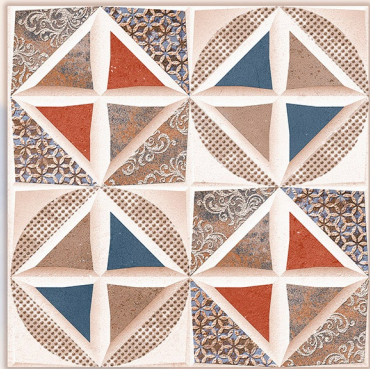

FAS 105

300x300 MM

MATT