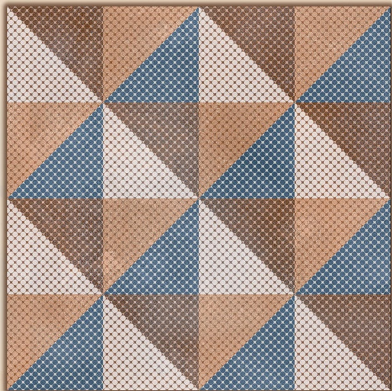

AN WHITE

300x300 MM

MATT

The image features a central white rectangular area containing the text 'Moroccan Series'. This central area is flanked by two vertical panels of Moroccan architectural details. The left panel shows a stone archway with intricate white carvings and a lower section with a vibrant blue and white geometric tile pattern. The right panel shows a similar stone archway with white carvings. The overall composition is framed by a dark border.

FAS 124

300x300 MM

MATT

FAS 125

FAS 126

300x300 MM

MATT

FAS 127