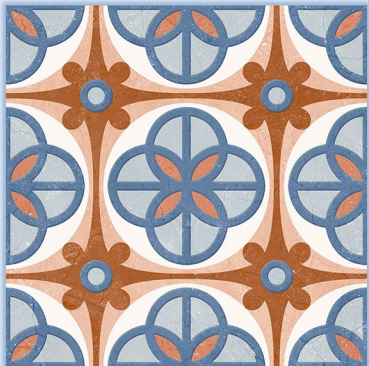

FAS 106

300x300 MM

MATT