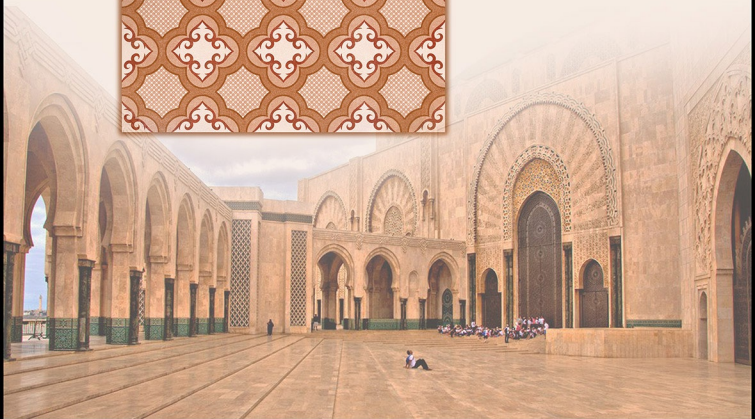

MATT

FAS 135

300x300 MM

MATT

FAS 136

300x300 MM

MATT

A 4x4 grid of decorative tiles with various patterns in brown, blue, and red on a white background. The patterns include swirls, diamonds, and floral motifs. The tiles are shown in a perspective view, casting a shadow on the floor below. The background features a stone archway and a blue sky with clouds.