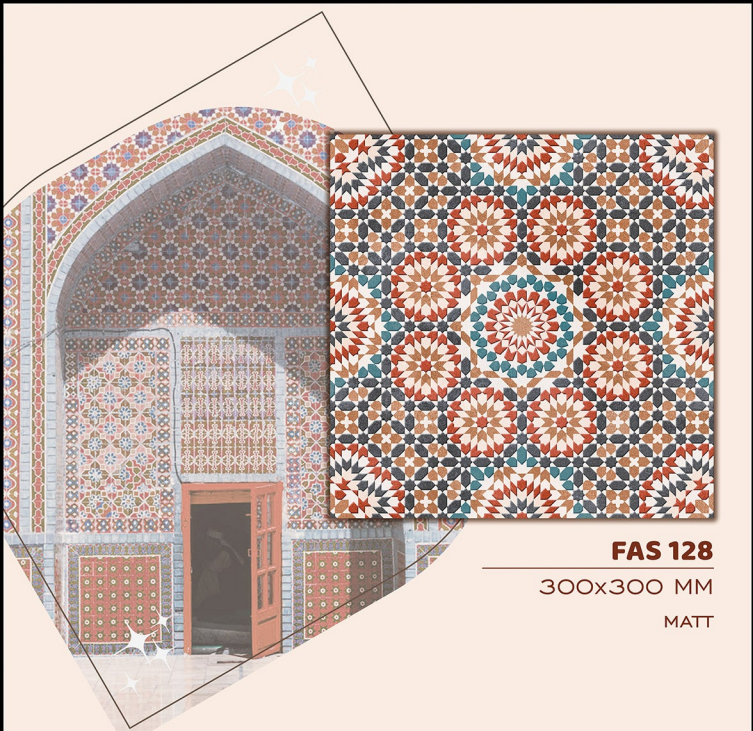

FAS 128

300x300 MM

MATT