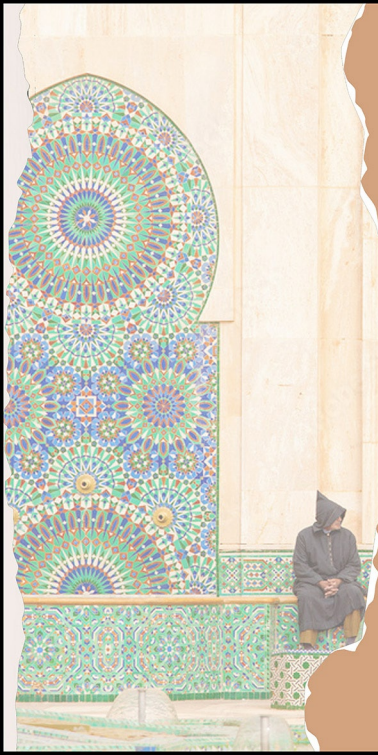

FAS 111

300x300 MM

MATT