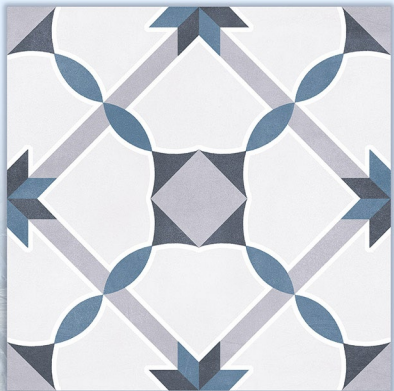

MATT

FAS 135

300x300 MM

MATT

FAS 136

300x300 MM

MATT

A 4x4 grid of decorative tiles with various patterns in brown, blue, and red on a white background. The patterns include swirls, diamonds, and floral motifs. The tiles are shown in a perspective view, casting a shadow on the floor below. The background features a stone archway and a blue sky with clouds.