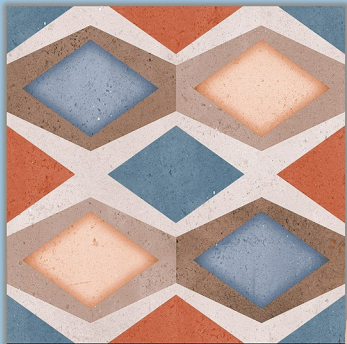

FAS 108

300x300 MM

MATT