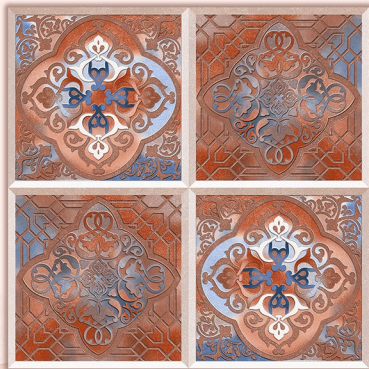

deco
HOME

FAS 101

300x300 MM

MATT