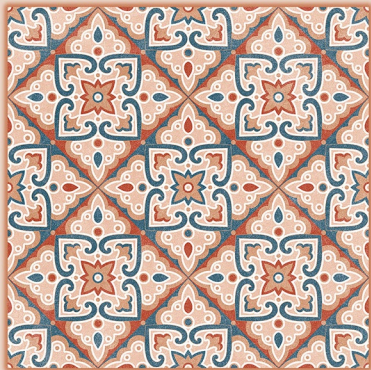

FAS 107

300x300 MM

MATT