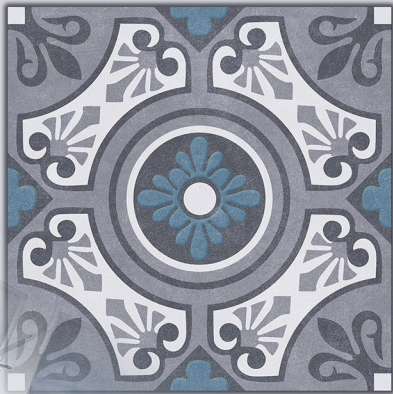

MATT

FAS 135

300x300 MM

MATT

FAS 136

300x300 MM

MATT

A 4x4 grid of decorative tiles with various patterns in brown, blue, and red on a white background. The patterns include swirls, diamonds, and floral motifs. The tiles are shown in a perspective view, casting a shadow on the floor below. The background features a stone archway and a blue sky with clouds.