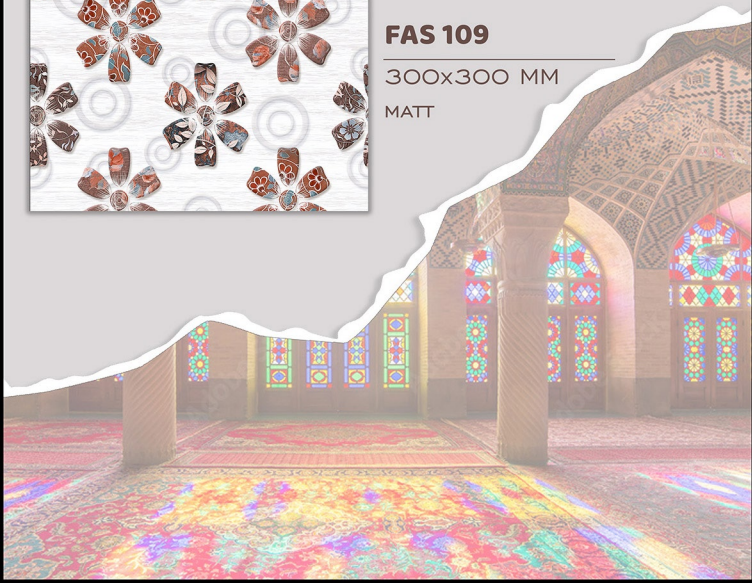

FAS 109

300x300 MM

MATT