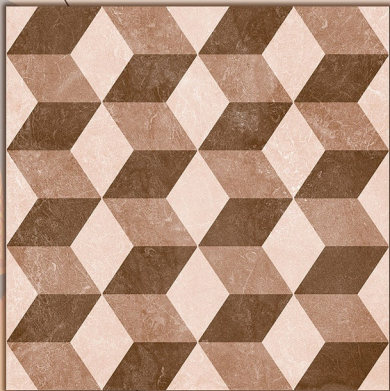

FAS 127

300x300 MM

MATT